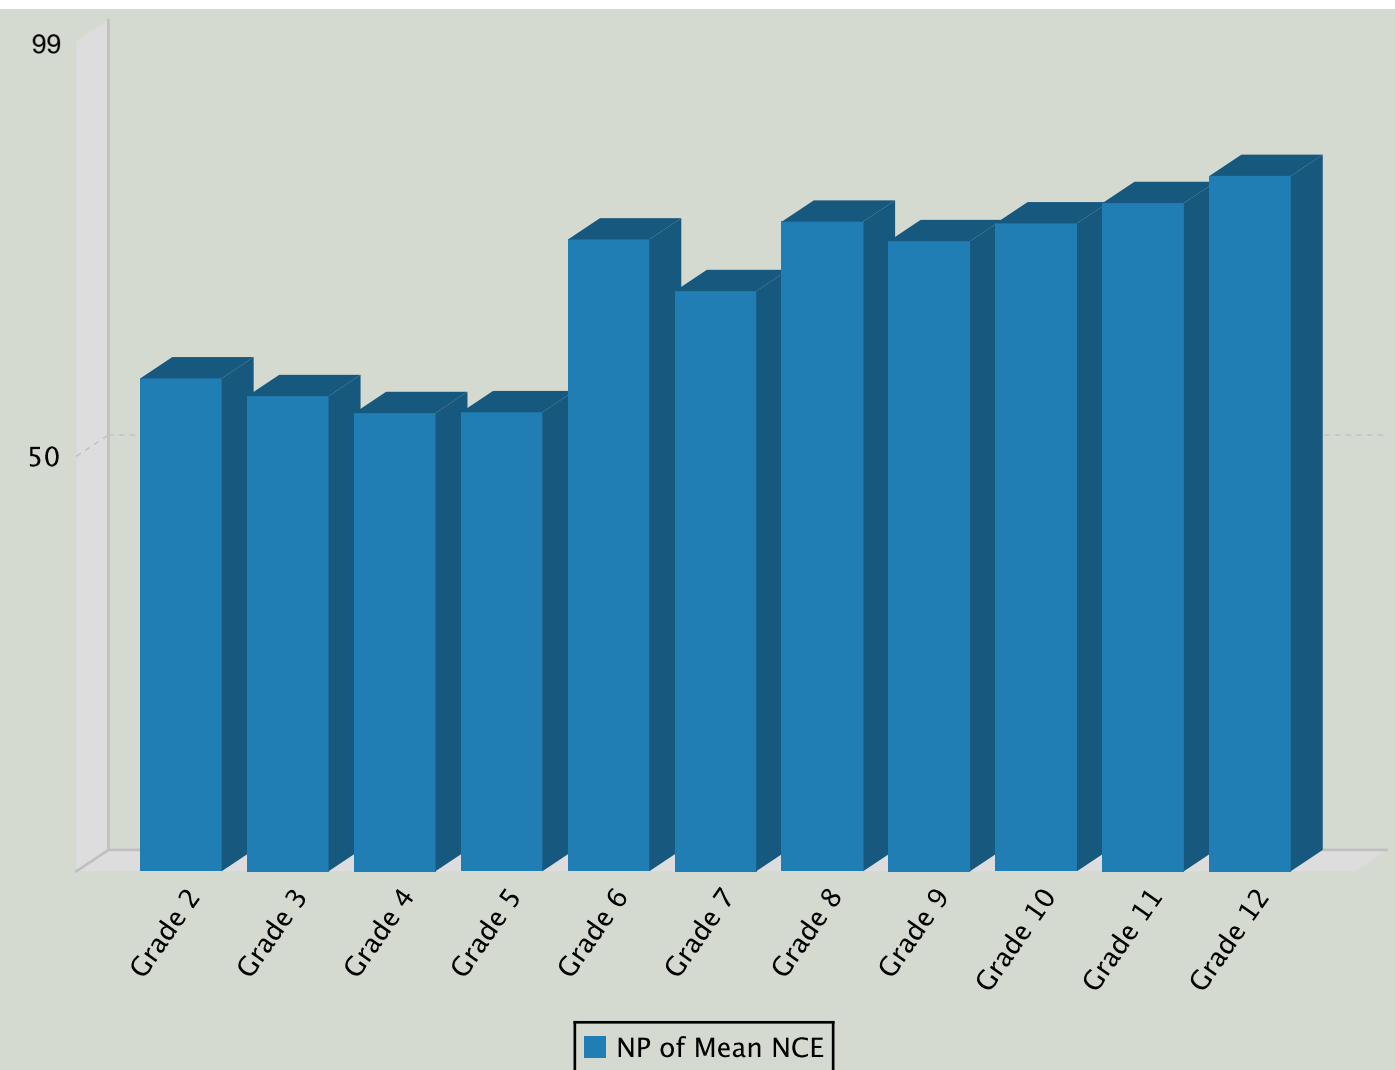

# NP of Mean NCE for CORNERSTCSCH

ACSI Spring 2015, Subtest: Language Composite

Students who took an off-level test for their grade are not included in this dashboard

Grade	# of Students	Mean SS	NP of Mean NCE
2	16	619.8	67
3	18	629.8	63
4	15	639.7	59
5	15	655.5	60
6	11	694.1	89
7	19	692.2	82
8	22	709.1	90
9	14	717.0	89
10	11	731.7	90
11	13	750.2	92
12	8	762.5	94

\* Admin years 2012 and 2013: 2007 Norms; Admin years 2014 and beyond: 2011 Norms

Printed reports and PDF reports posted in this system have summaries that do not include the "exclusion group".  
ACSI Data Online dashboards do not exclude these students' data from summaries.