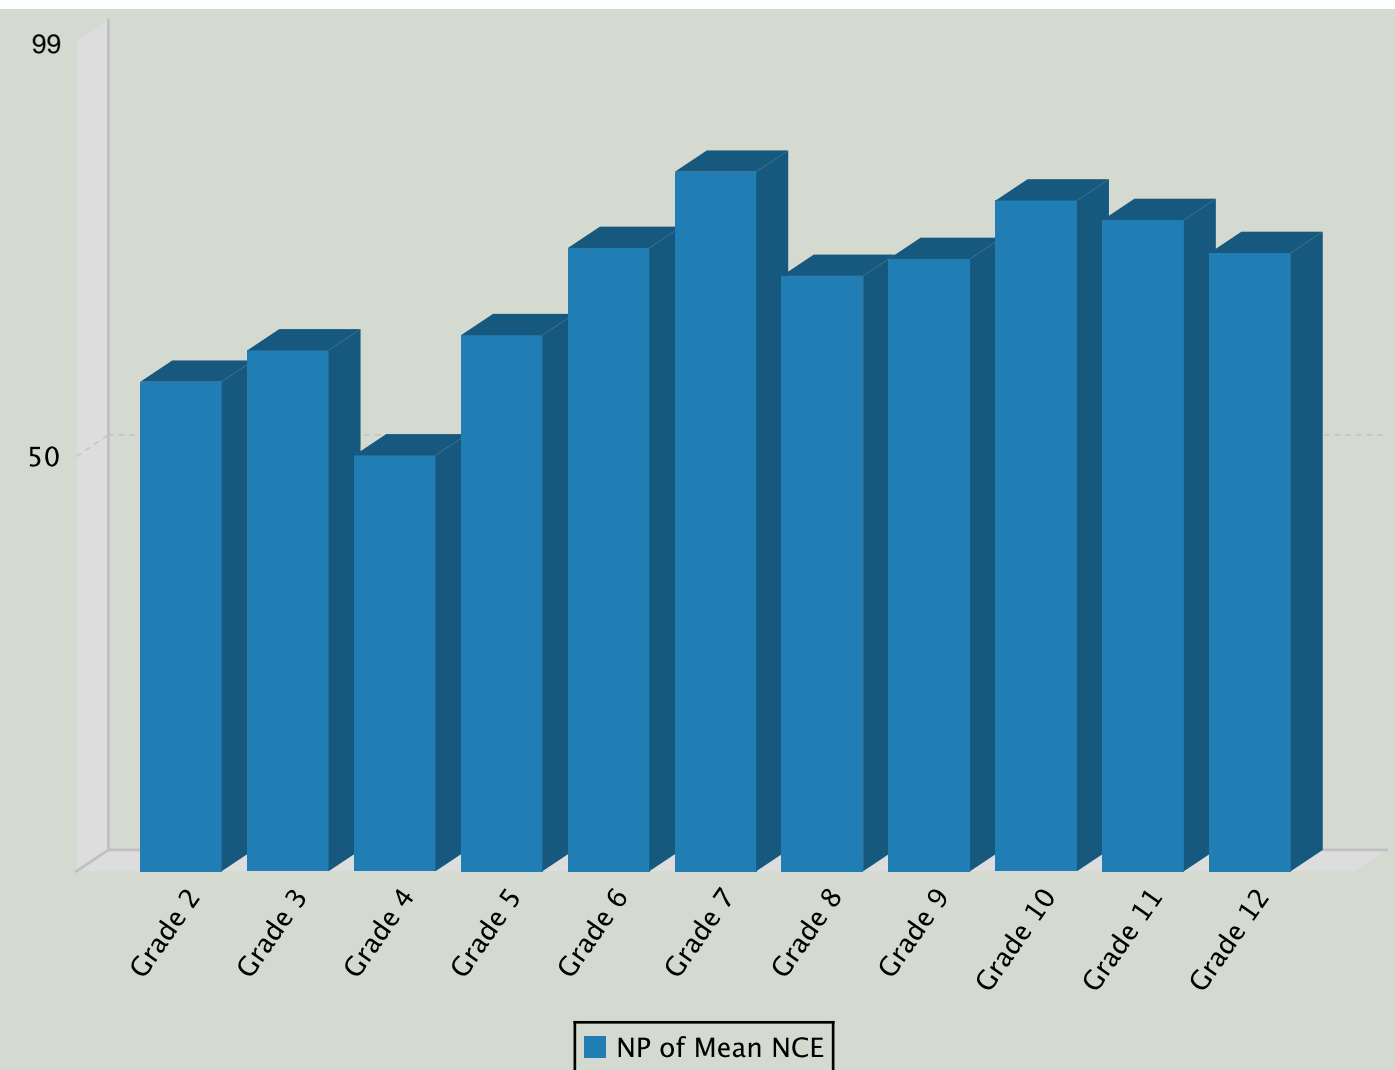

NP of Mean NCE for CORNERSTCSCH

ACSI Spring 2015, Subtest: Math Composite

Students who took an off-level test for their grade are not included in this dashboard

Grade	# of Students	Mean SS	NP of Mean NCE
2	17	568.8	66
3	18	618.8	72
4	15	626.4	50
5	15	662.6	75
6	11	696.5	88
7	19	726.0	94
8	22	721.1	84
9	14	738.4	86
10	11	762.8	92
11	14	770.4	91
12	8	768.1	87

* Admin years 2012 and 2013: 2007 Norms; Admin years 2014 and beyond: 2011 Norms

Printed reports and PDF reports posted in this system have summaries that do not include the "exclusion group".
ACSI Data Online dashboards do not exclude these students' data from summaries.