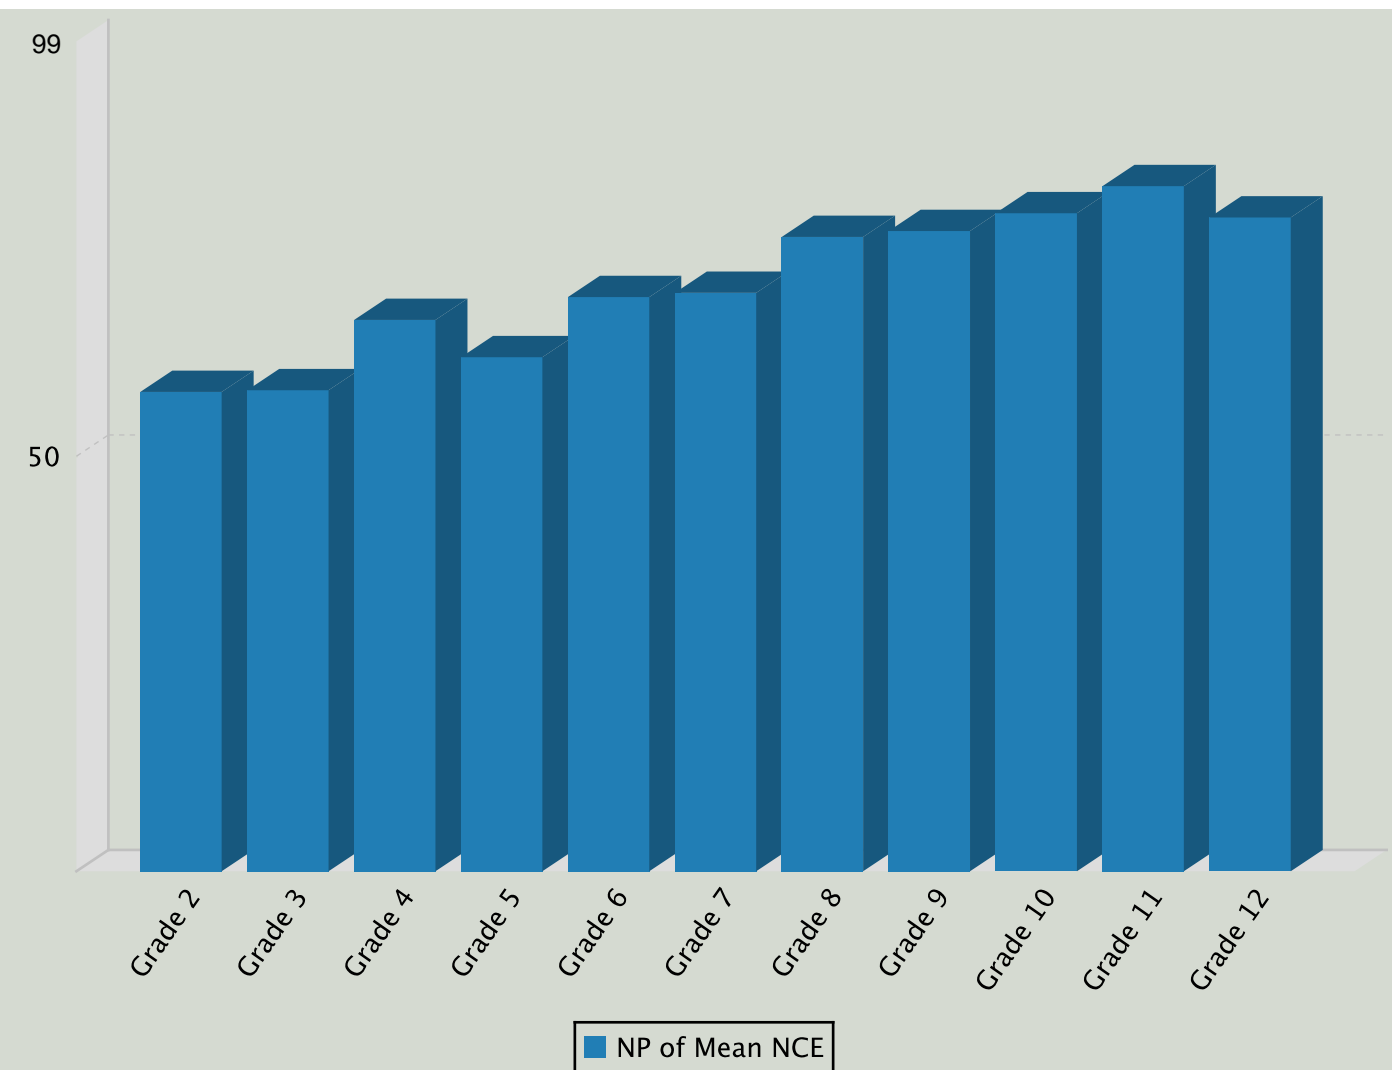

# NP of Mean NCE for CORNERSTCSCH

ACSI Spring 2015, Subtest: Reading Composite

Students who took an off-level test for their grade are not included in this dashboard

Grade	# of Students	Mean SS	NP of Mean NCE
2	16	610.1	64
3	18	632.4	64
4	15	656.1	78
5	15	668.2	71
6	11	689.0	81
7	19	691.6	82
8	22	709.5	89
9	14	723.6	90
10	11	746.4	91
11	14	752.5	94
12	10	753.9	91

\* Admin years 2012 and 2013: 2007 Norms; Admin years 2014 and beyond: 2011 Norms

Printed reports and PDF reports posted in this system have summaries that do not include the “exclusion group”.  
ACSI Data Online dashboards do not exclude these students’ data from summaries.