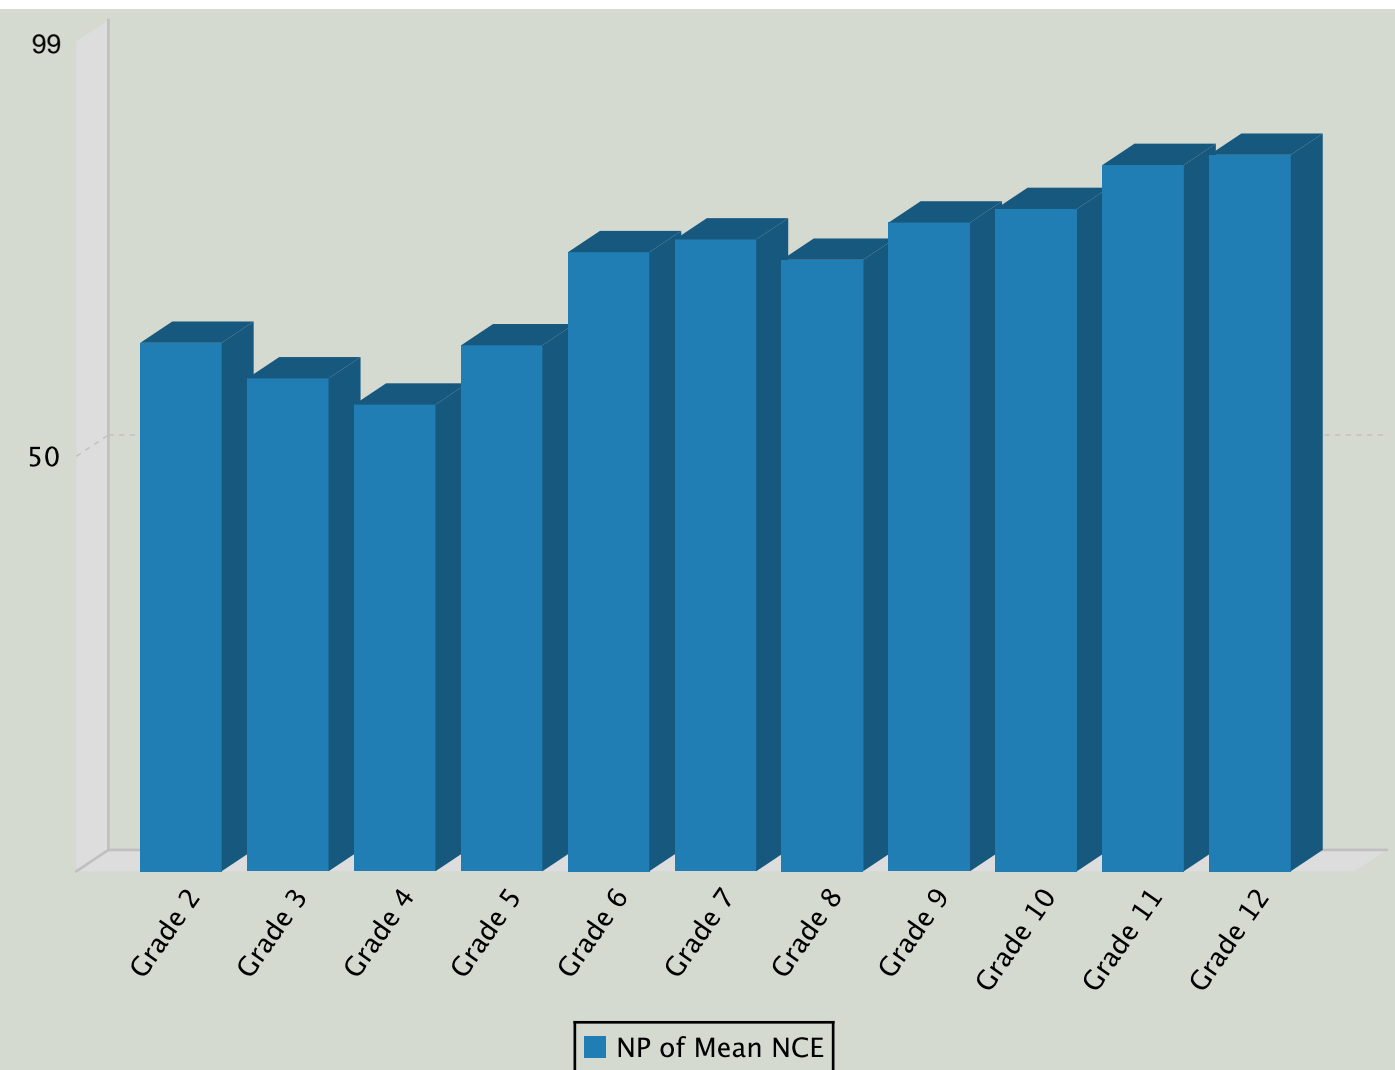

NP of Mean NCE for CORNERSTCSCH

ACSI Spring 2015, Subtest: Total Score

Students who took an off-level test for their grade are not included in this dashboard

| Grade | # of Students | Mean SS | NP of Mean NCE |
|-------|---------------|---------|----------------|
| 2 | 16 | 608.5 | 74 |
| 3 | 18 | 632.0 | 67 |
| 4 | 15 | 642.7 | 61 |
| 5 | 15 | 668.7 | 73 |
| 6 | 11 | 696.8 | 87 |
| 7 | 19 | 702.9 | 89 |
| 8 | 22 | 708.5 | 86 |
| 9 | 14 | 725.9 | 90 |
| 10 | 11 | 739.6 | 92 |
| 11 | 14 | 756.7 | 95 |
| 12 | 8 | 767.3 | 95 |

* Admin years 2012 and 2013: 2007 Norms; Admin years 2014 and beyond: 2011 Norms

Printed reports and PDF reports posted in this system have summaries that do not include the "exclusion group".
ACSI Data Online dashboards do not exclude these students' data from summaries.