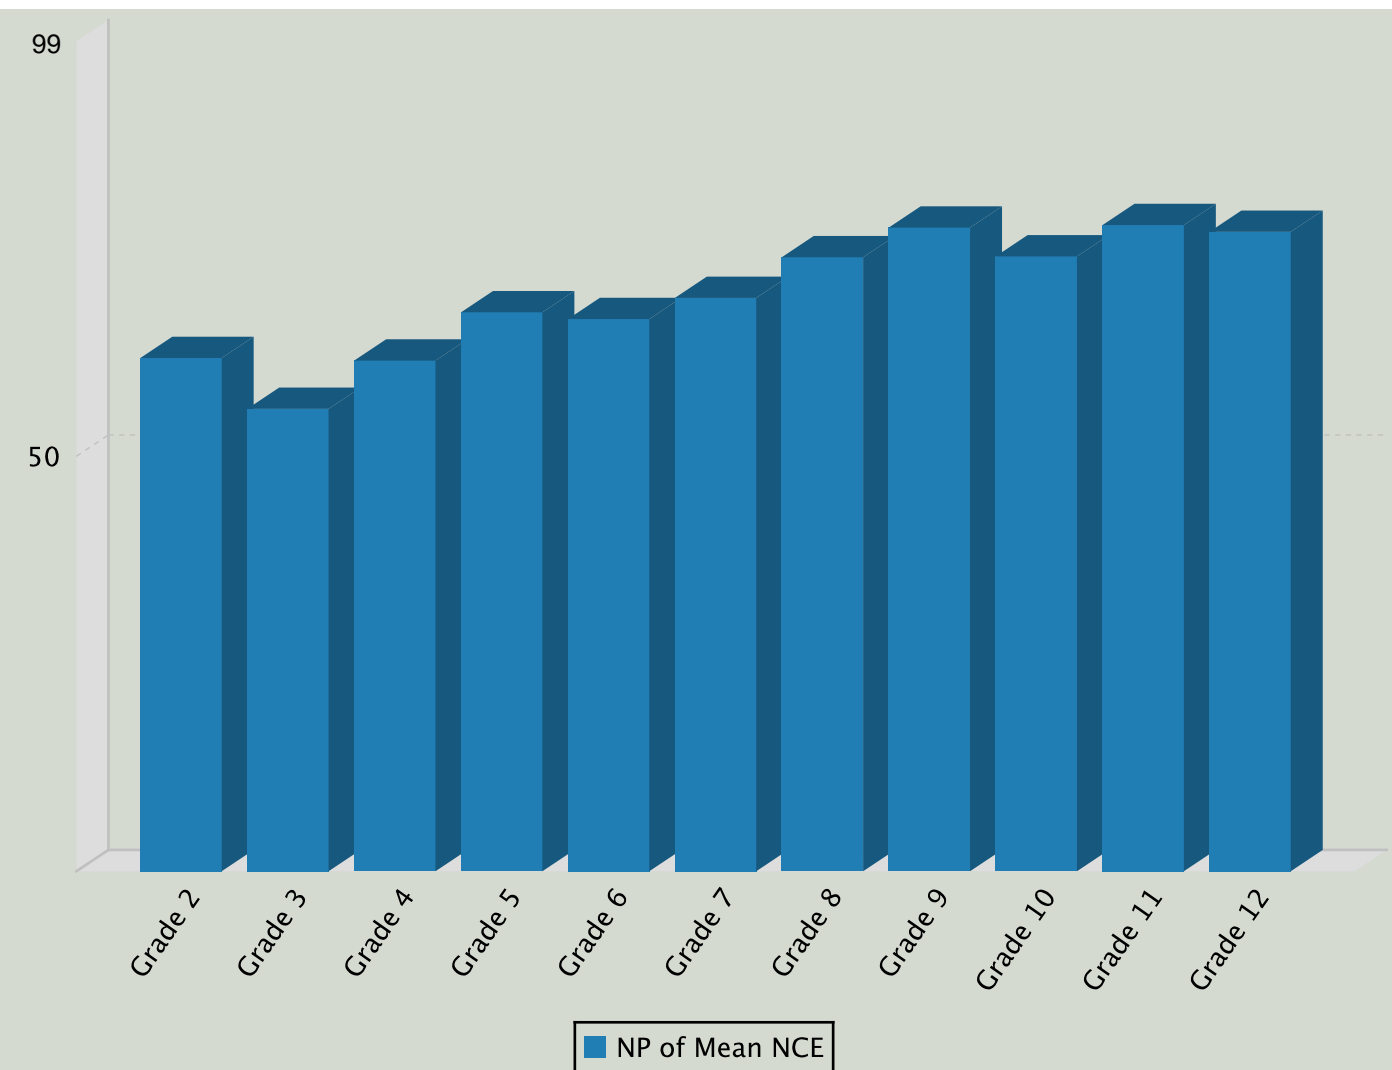

NP of Mean NCE for CORNERSTCSCH

CSP Spring 2017, Subtest: Language Composite

Students who took an off-level test for their grade are not included in this dashboard

Grade	# of Students	Mean SS	NP of Mean NCE
2	22	624.0	71
3	12	630.5	60
4	19	645.5	70
5	19	672.9	79
6	16	677.4	78
7	15	690.3	81
8	11	704.9	87
9	20	715.4	90
10	17	723.3	87
11	13	740.4	90
12	10	747.4	90